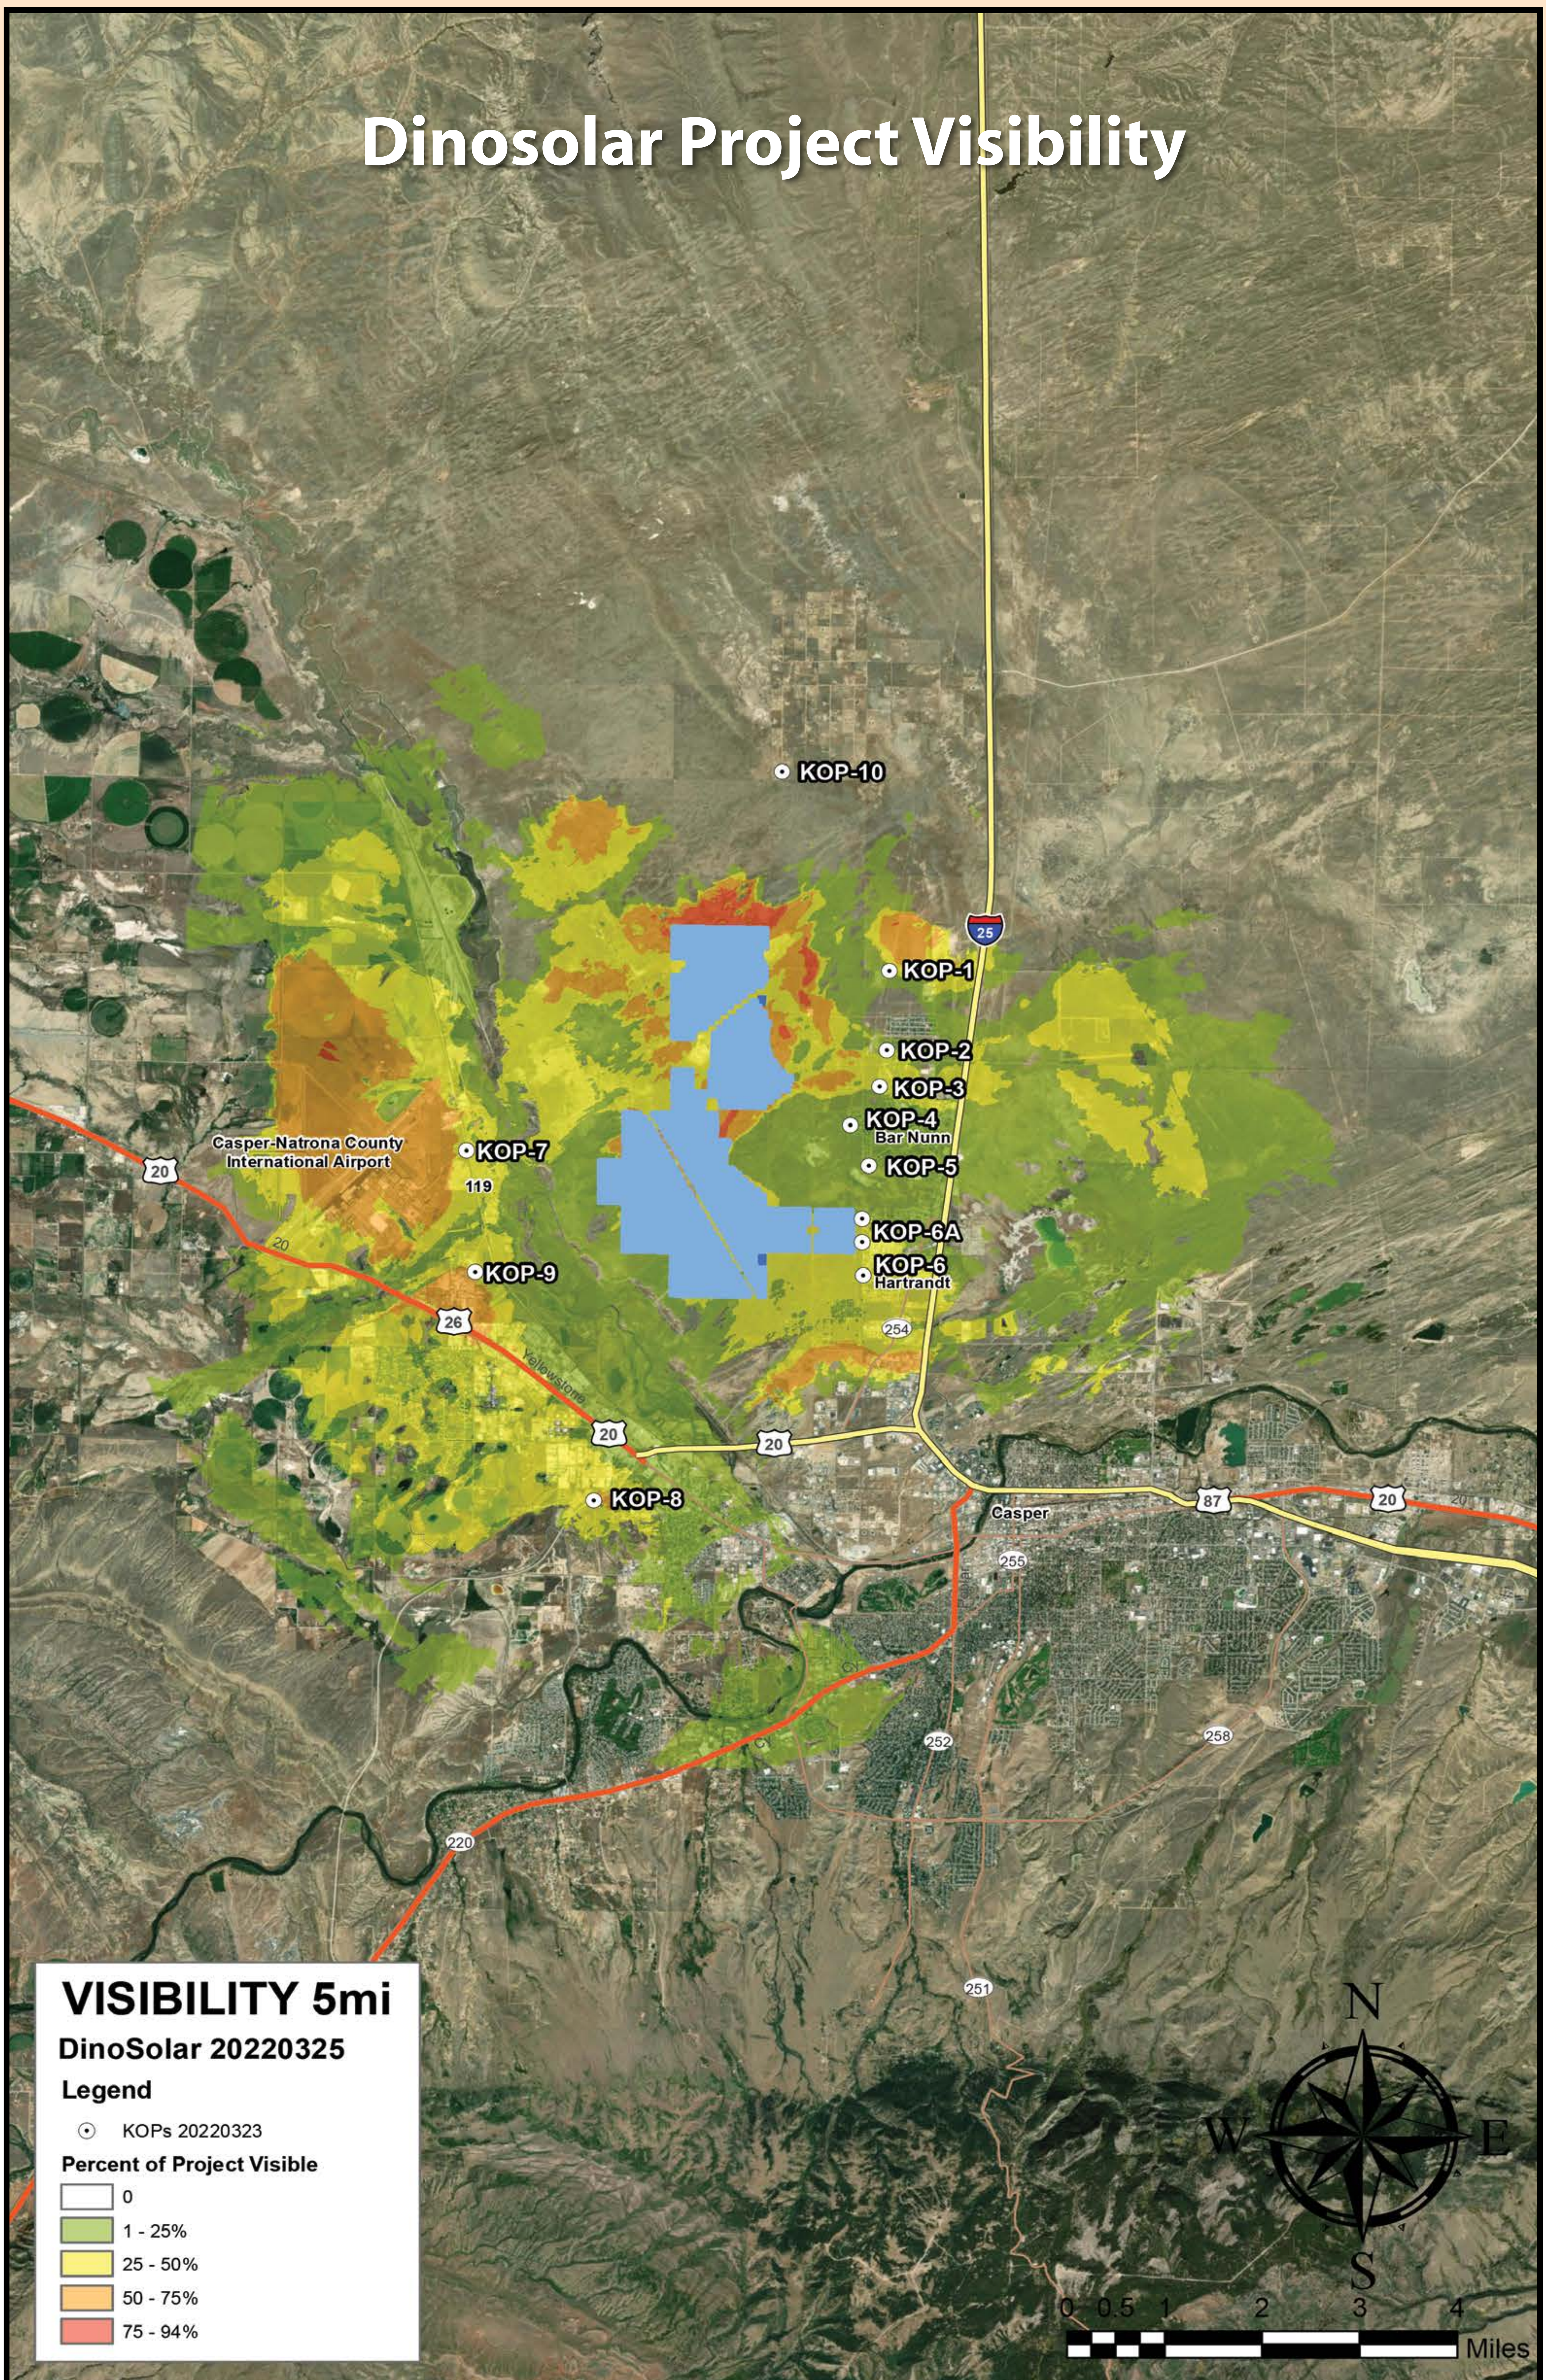

Dinosolar Project Visibility

VISIBILITY 5mi
DinoSolar 20220325
Legend

- KOPs 20220323

Percent of Project Visible

White	0
Light Green	1 - 25%
Yellow	25 - 50%
Orange	50 - 75%
Red	75 - 94%

A compass rose showing cardinal directions (N, S, E, W) and a scale bar in miles ranging from 0 to 4.